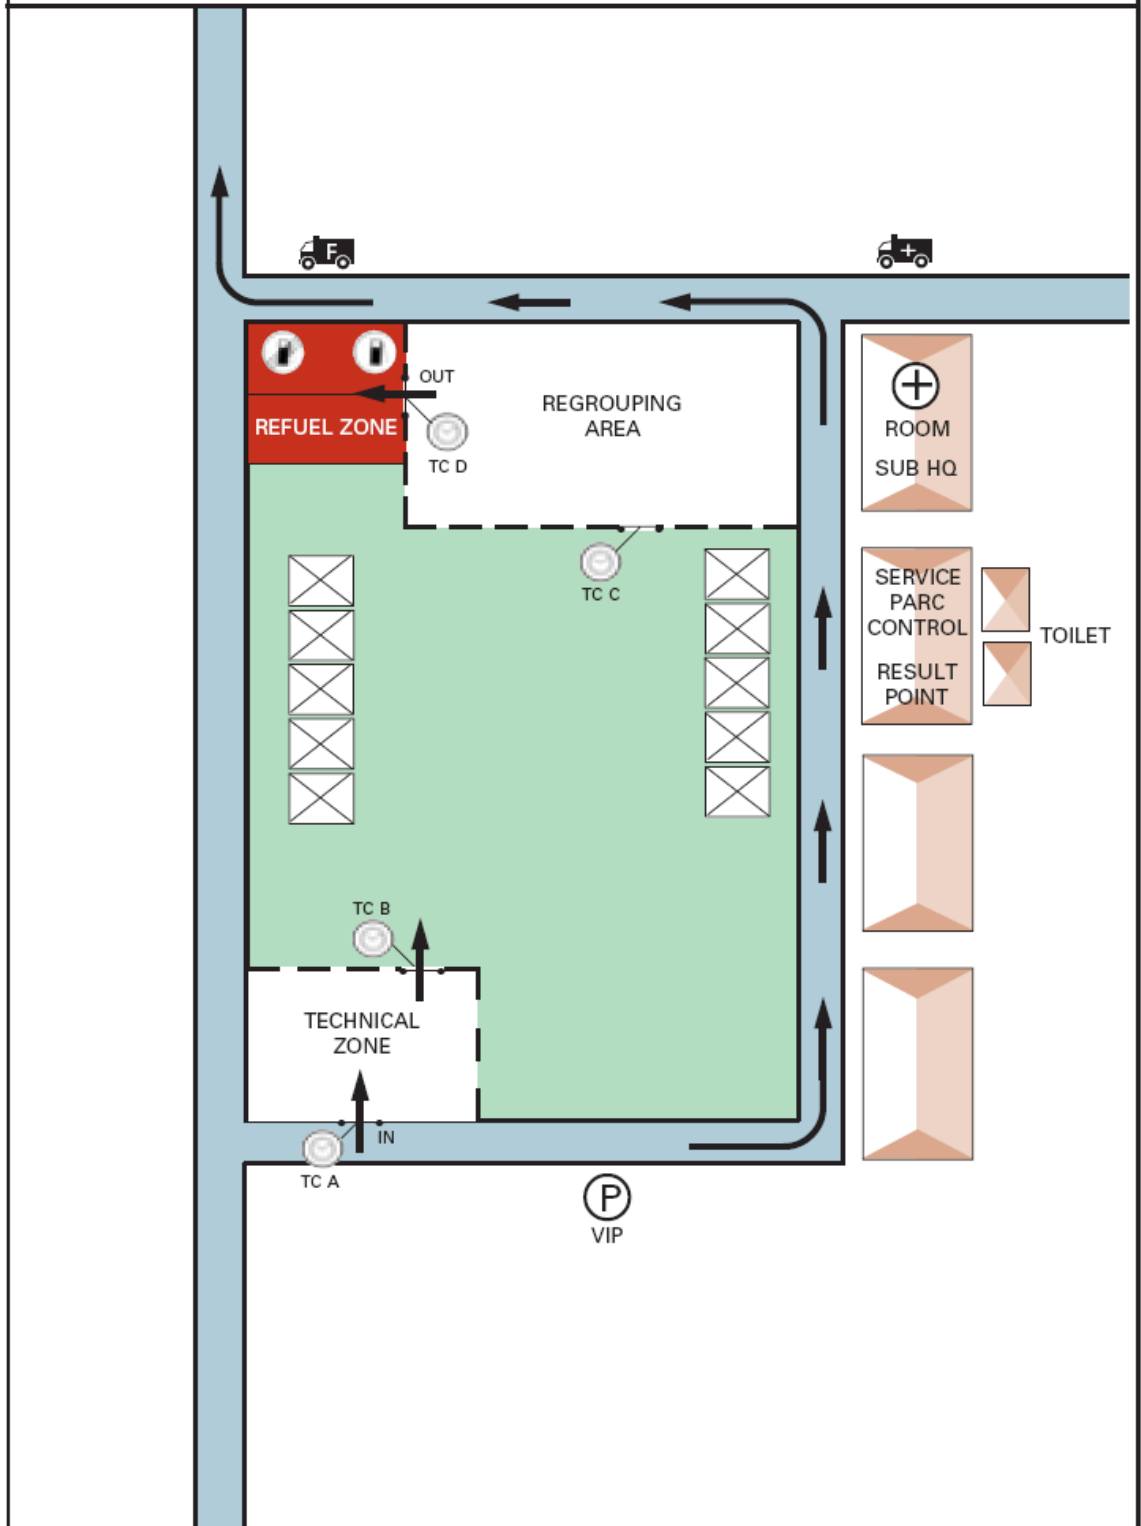

SCRUTINEERING
Town in Town Hotel

CEREMONIAL START
Walking Street, South Pattaya

CEREMONIAL FINISH
Pattaya Beach (Ba Li Hai Pier)

Parc ferme
Town in Town Hotel

OUT

IN

RALLY HQ

FOOD & DRINK
GARDEN

SERVICE
Ponglamduan School

SERVICE

Klong Ta Krao Sub District

SS1

Km 37

Fire Extinguishing
vehicle

REFUEL ZONE

REGROUPING AREA

TC D

TC C

CAR PARK
AREA

Klong Ta Krao
Sub District

TC A

IN

TC B

OUT

TC B

TC B

TOILET