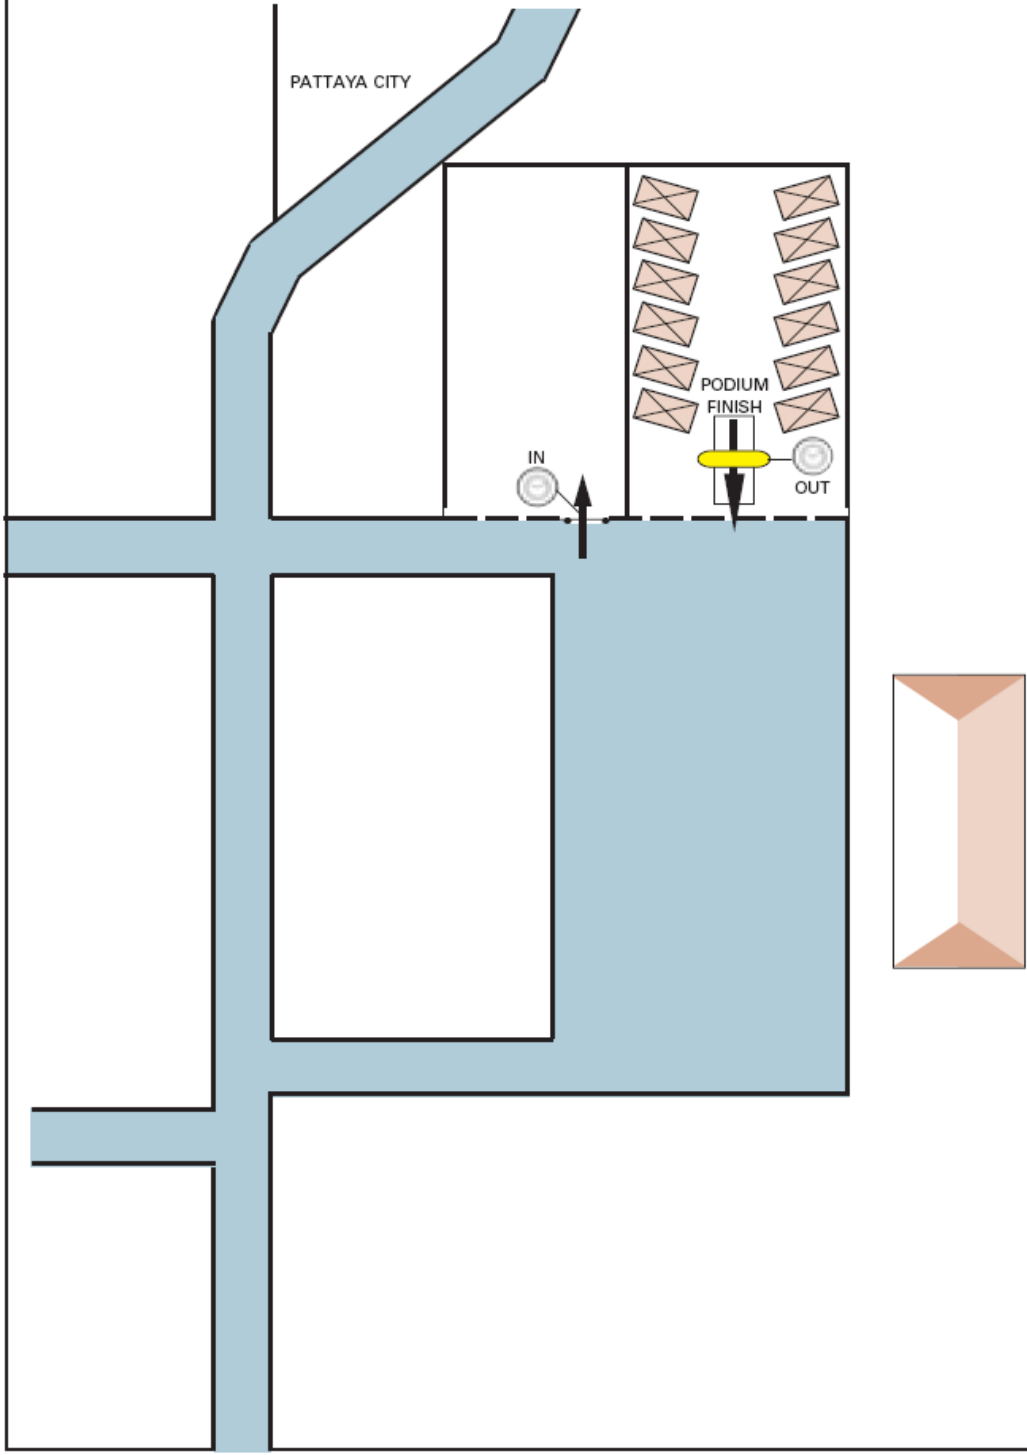

SCRUTINEERING
Town in Town Hotel

CEREMONIAL START
Walking Street, South Pattaya

CEREMONIAL FINISH
Pattaya Beach (Ba Li Hai Pier)

Parc ferme
Town in Town Hotel

OUT

IN

RALLY HQ

FOOD & DRINK
GARDEN

SERVICE
Ponglamduan School

SERVICE

Klong Ta Krao Sub District

SS1

Km 37

Fire Extinguishing
vehicle

REFUEL ZONE

REGROUPING AREA

TC D

TC C

CAR PARK
AREA

Klong Ta Krao
Sub District

TC A

IN

TC B

OUT

TC B

TC B

TOILET