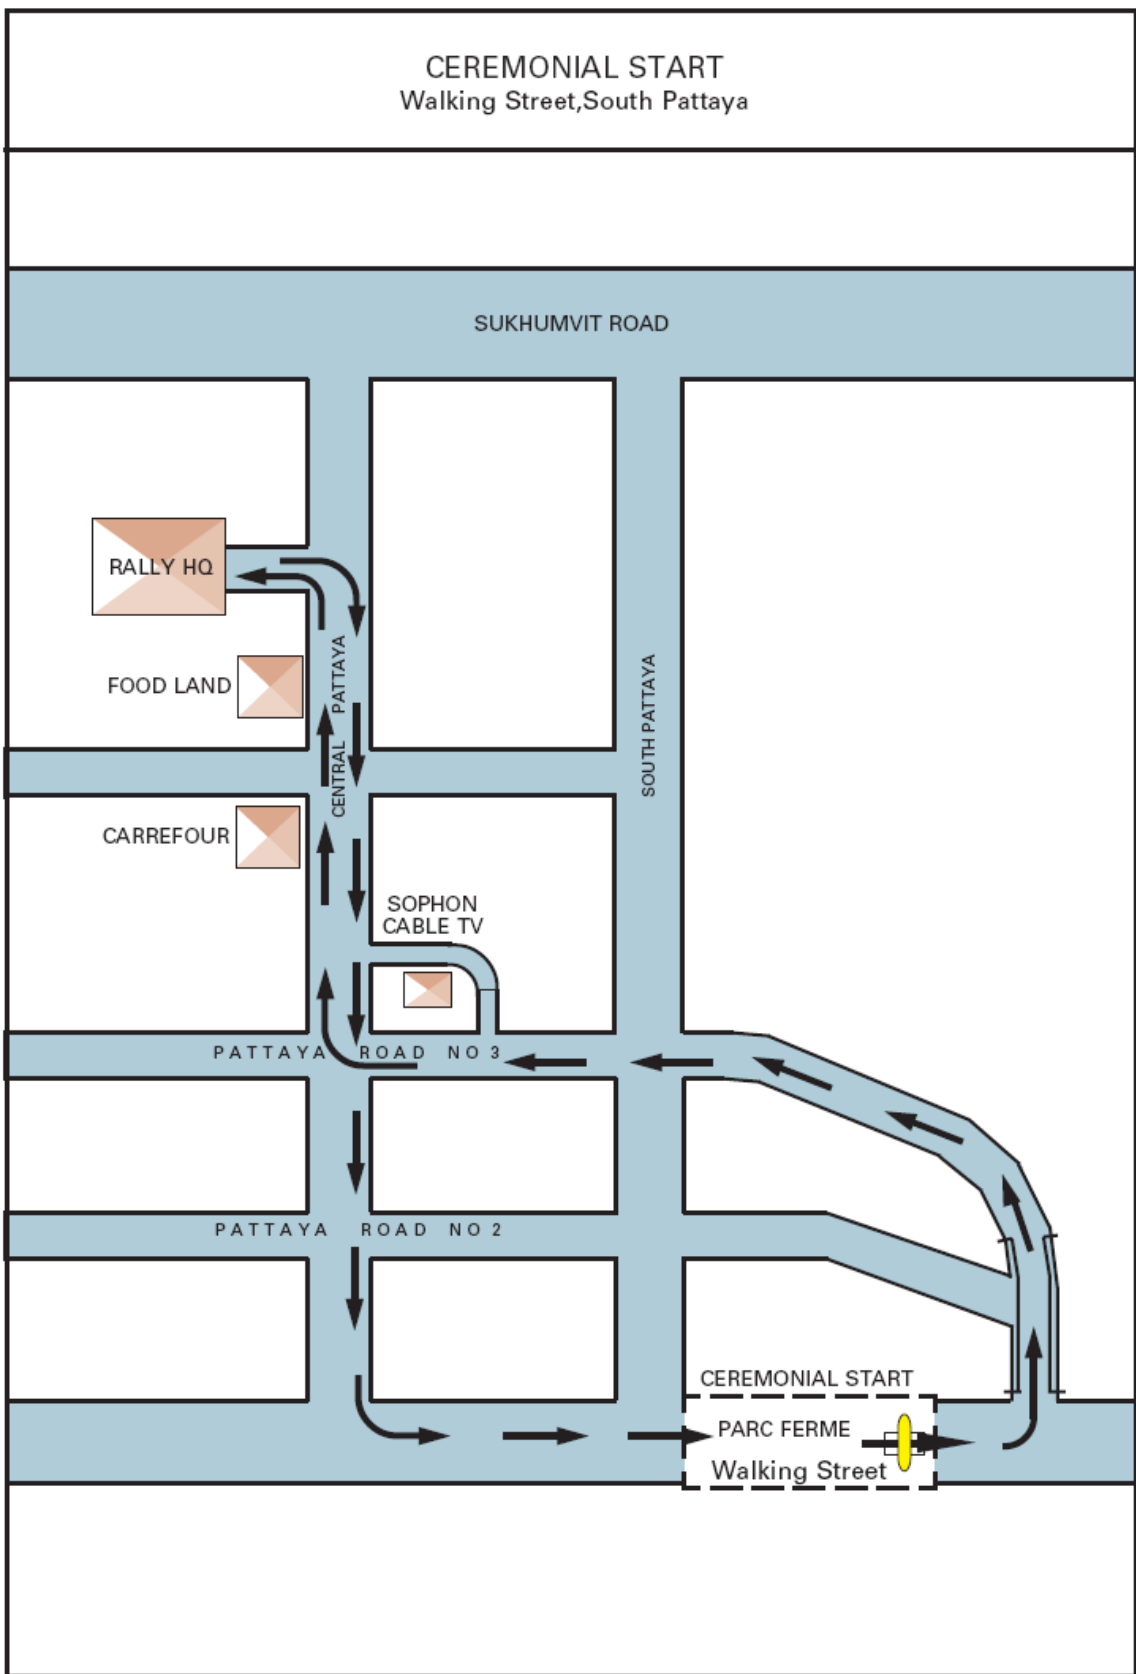

SCRUTINEERING
Town in Town Hotel

CEREMONIAL START
Walking Street, South Pattaya

CEREMONIAL FINISH
Pattaya Beach (Ba Li Hai Pier)

Parc ferme
Town in Town Hotel

OUT

IN

RALLY HQ

FOOD & DRINK
GARDEN

SERVICE
Ponglamduan School

SERVICE

Klong Ta Krao Sub District

SS1

Km 37

Fire Extinguishing
vehicle

REFUEL ZONE

REGROUPING AREA

TC D

TC C

CAR PARK
AREA

Klong Ta Krao
Sub District

TC A

IN

TC B

OUT